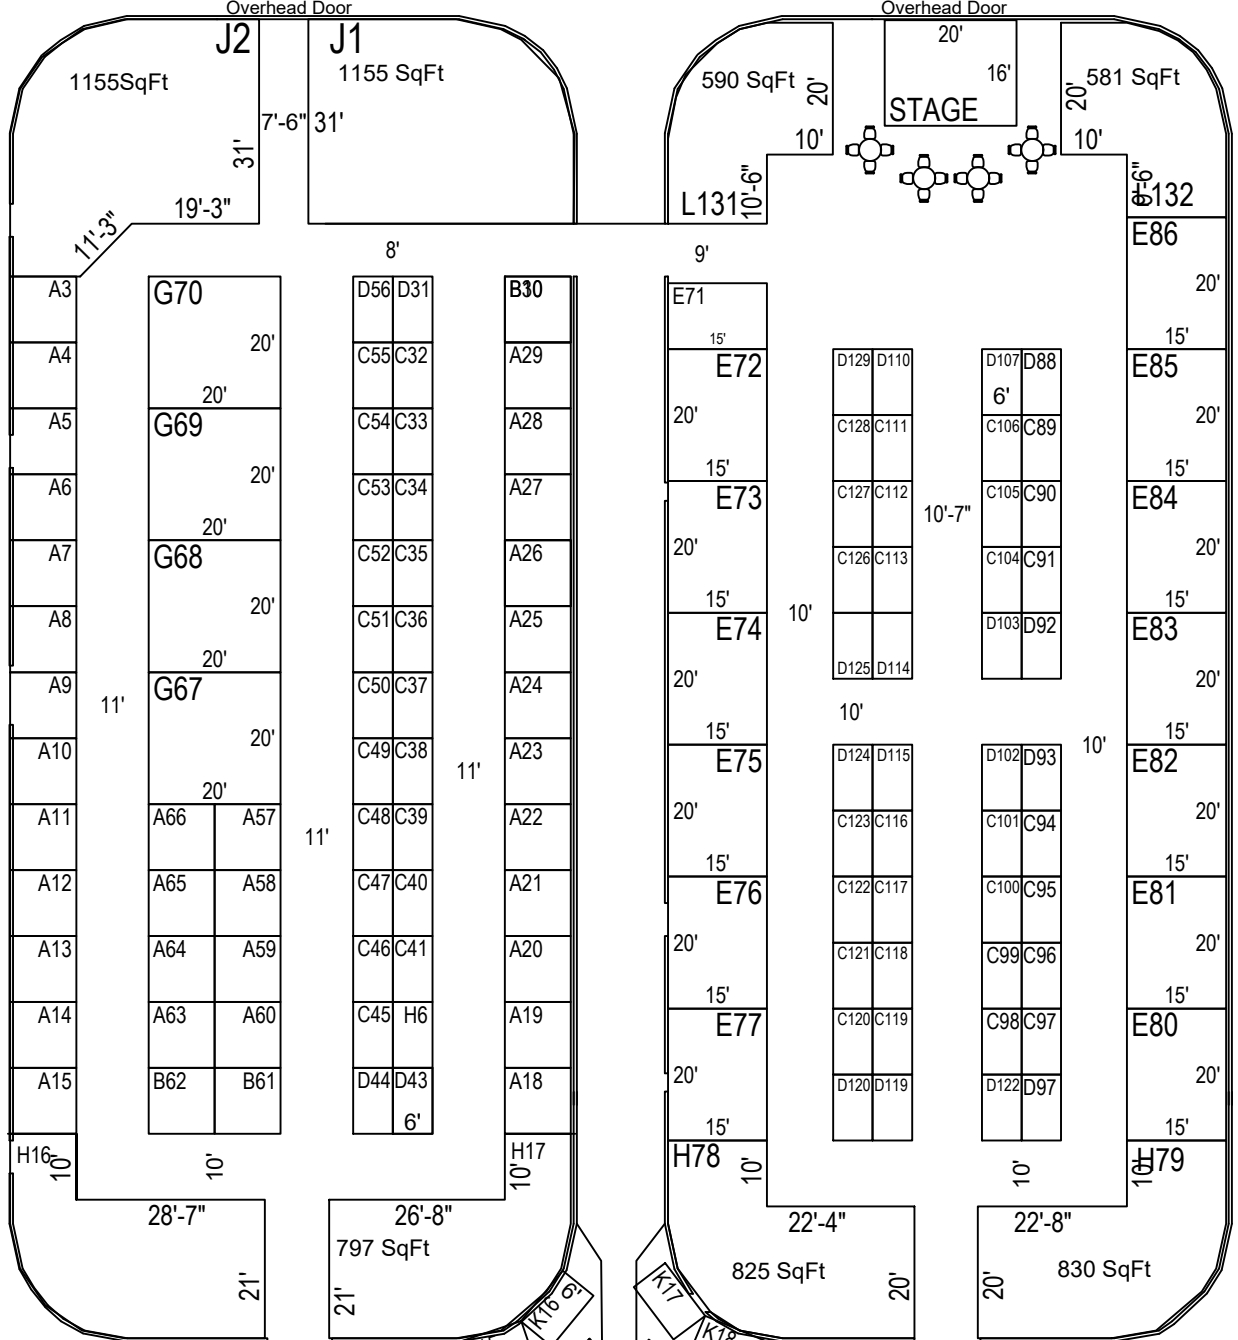

Blue Arena

Red Arena

EXIT

ENTRANCE