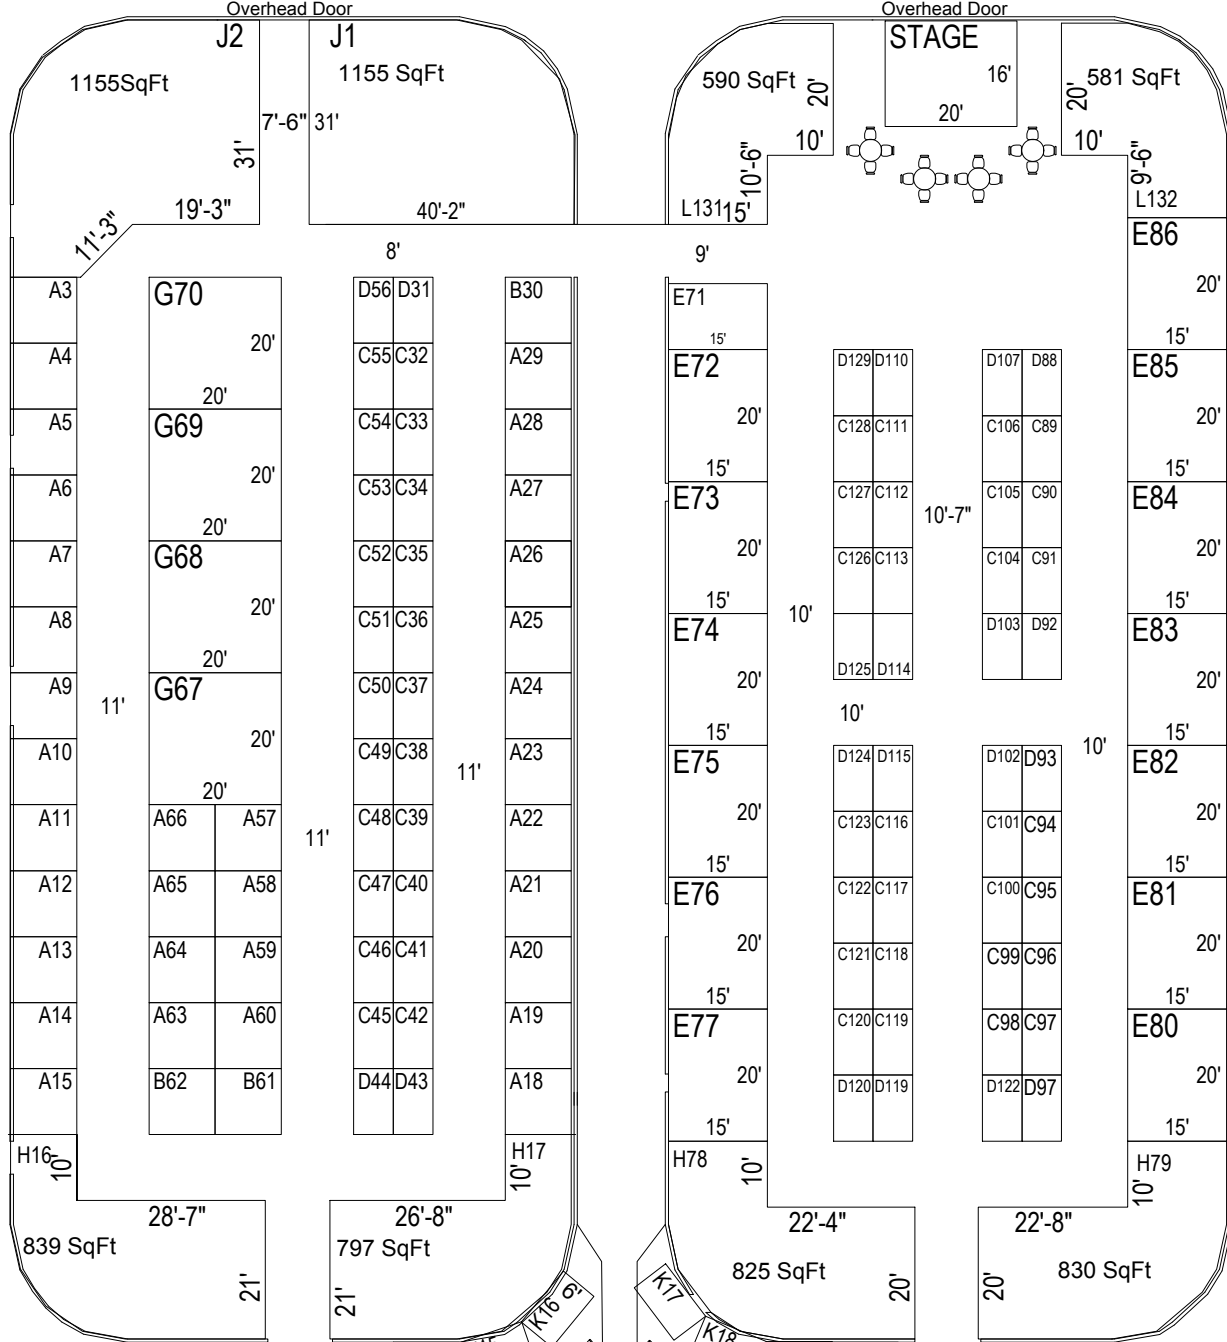

Blue Arena

Red Arena

EXIT

ENTRANCE

Registration

MAIN ENTRANCE

FES - FIRE EXTINGUISHER
PS - FIRE PULL STATION

**Stettler Reginal Board of Trade
Trade Show
2017
Stettler Arenas**

Confidential Property Of GES CANADA
File: Stettler.dwg
Layout: GUIDE P
Plotted: March 7, 2017, 8:23:17 AM
By: Pucci, Tammy