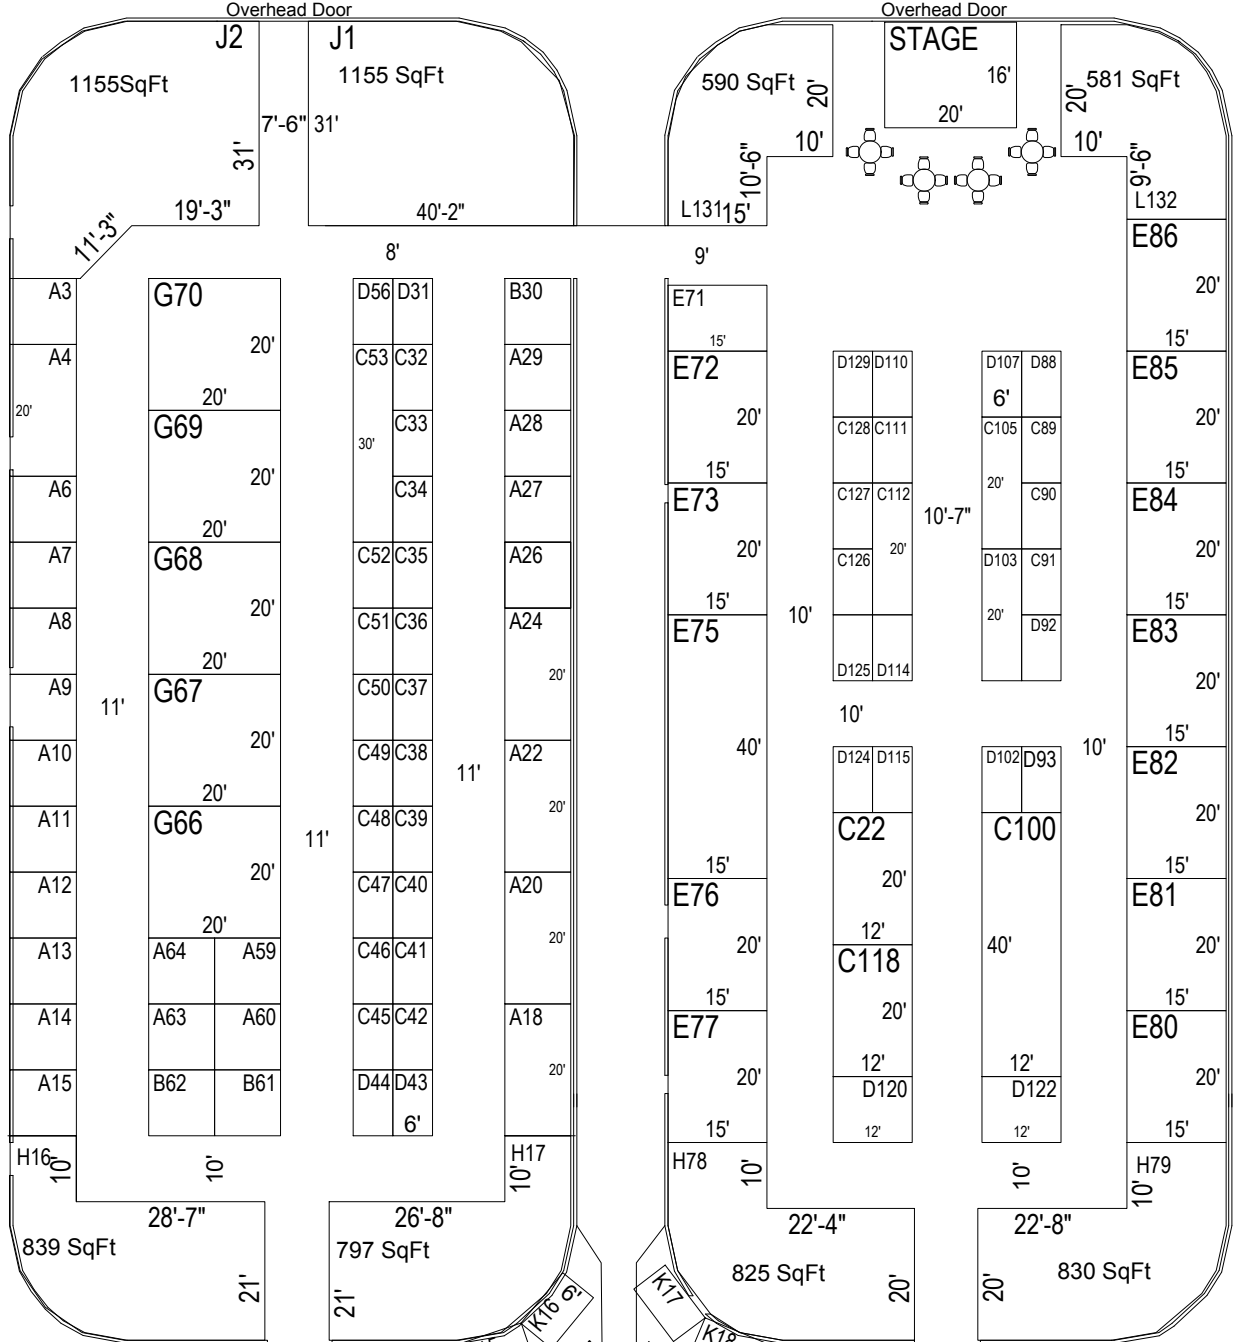

Blue Arena

Red Arena

EXIT

ENTRANCE

Registration

MAIN

FES - FIRE EXTINGUISHER
PS - FIRE PULL STATION

COPYRIGHT © 2009 GES CANADA.

Stettler Reginal Board of Trade
Trade Show
April 13-15, 2018

Confidential Property Of GES CANADA

File: Stettler.dwg
Layout: GUIDE P
Plotted: March 20, 2018, 9:50:54 AM
By: Pucci, Tammy